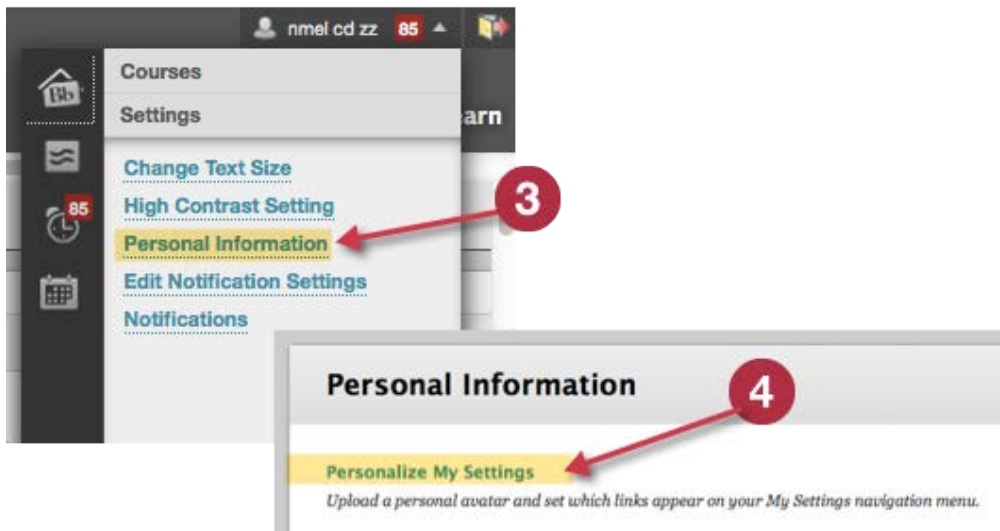

Adding an Avatar (Photo) to Profile

Find a photo or a detail of a photo you want to use.

It needs to be very small – 150 pixels square. If it is too big, it won't look good, so use any image editing software to crop and shrink the photo you want to use. Or try one of the free online services like <http://www.picsize.com>.

Your profile in the Global Navigation tool

- 1) After you login at <http://learn.unm.edu>, click your name in the upper right corner.
- 2) Click the Settings link at the bottom of the window

- 3) Click **Personal Information**
- 4) Click **Personalize My Settings**
- 5) Select **Use custom avatar image**
- 6) Click **Browse My Computer** to find and upload your image
- 7) Click **Submit**

Where your avatar will appear

Avatars appear with all discussion, blog and journal postings. It will also appear for your instructor on the Course Dashboard when you have posted something for grading.

2