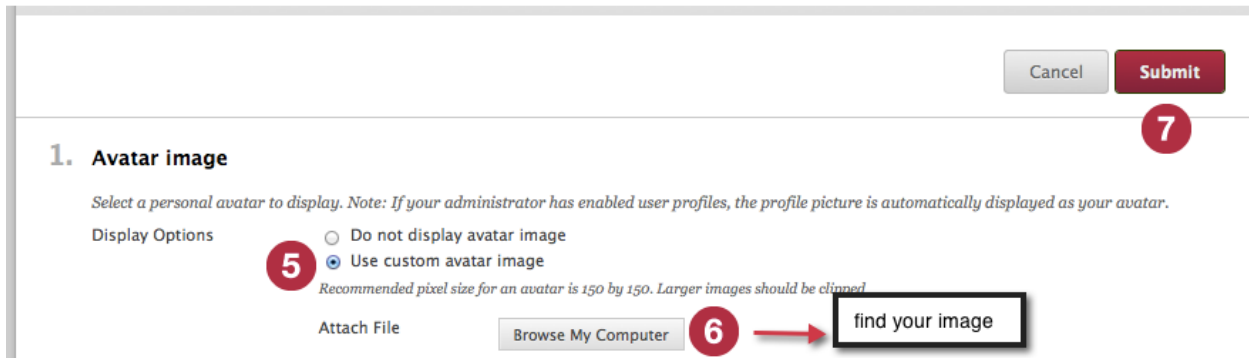

Adding an Avatar (Photo) to Profile

Find a photo or a detail of a photo you want to use.

It needs to be very small – 150 pixels square. If it is too big, it won't look good, so use any image editing software to crop and shrink the photo you want to use. Or try one of the free online services like <http://www.picsize.com>.

Your profile in the Global Navigation tool

- 1) After you login at <http://learn.unm.edu>, click your name in the upper right corner.
- 2) Click the Settings link at the bottom of the window

- 3) Click **Personal Information**
- 4) Click **Personalize My Settings**
- 5) Select **Use custom avatar image**
- 6) Click **Browse My Computer** to find and upload your image
- 7) Click **Submit**

Where your avatar will appear

Avatars appear with all discussion, blog and journal postings. It will also appear for your instructor on the Course Dashboard when you have posted something for grading.

2