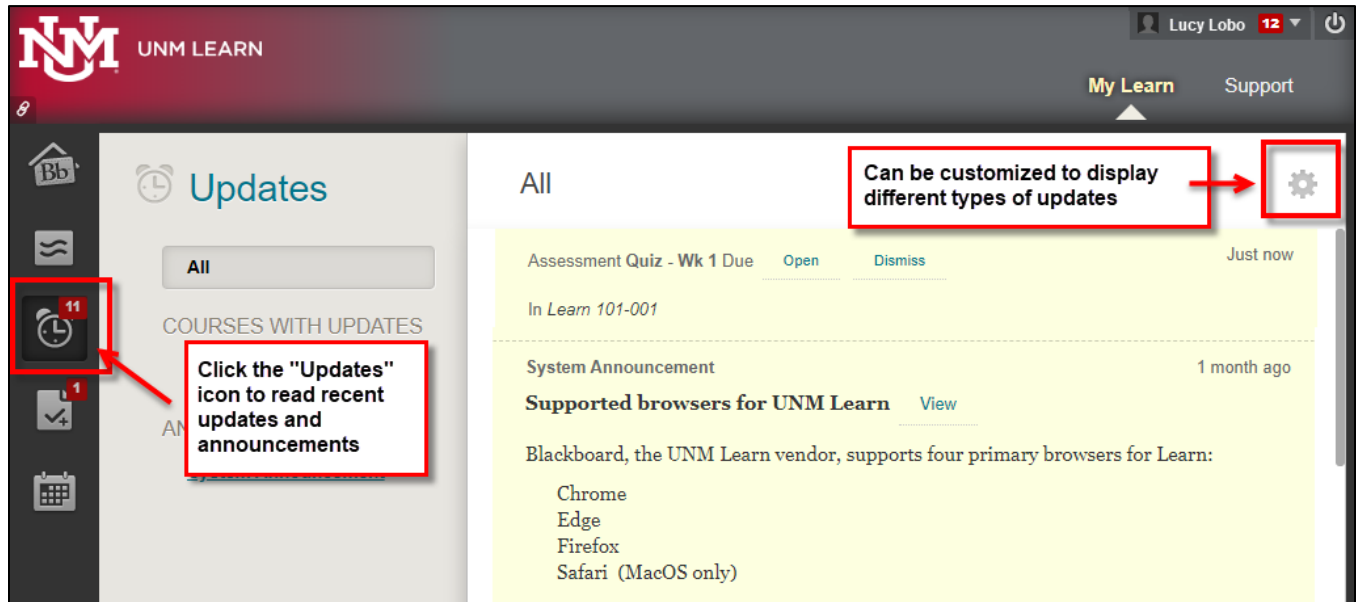

Using the Global Navigation Menu

The global navigation menu is a quick, easy, and organized way to access recent happenings in your courses at a glance, instead of having to enter each course to see. Here you will see updates to Discussion Forum Postings, Announcements, your Grades and the Calendar.

Please note:

- These buttons will appear even if your instructor chooses not to use those tools.
- **Course Messages** or **Email** will *not* appear. See the **My Messages** module on the **My Learn** page (left side) or check your UNM preferred email account for email from the course. If you do not know which messaging tool is used in your course, ask your instructor!!

As soon as you click your name in the upper right corner, you will see a list of your courses. If you are already in one of your Learn courses, you will have to return to My Learn to get back to your course - so be prepared for that!