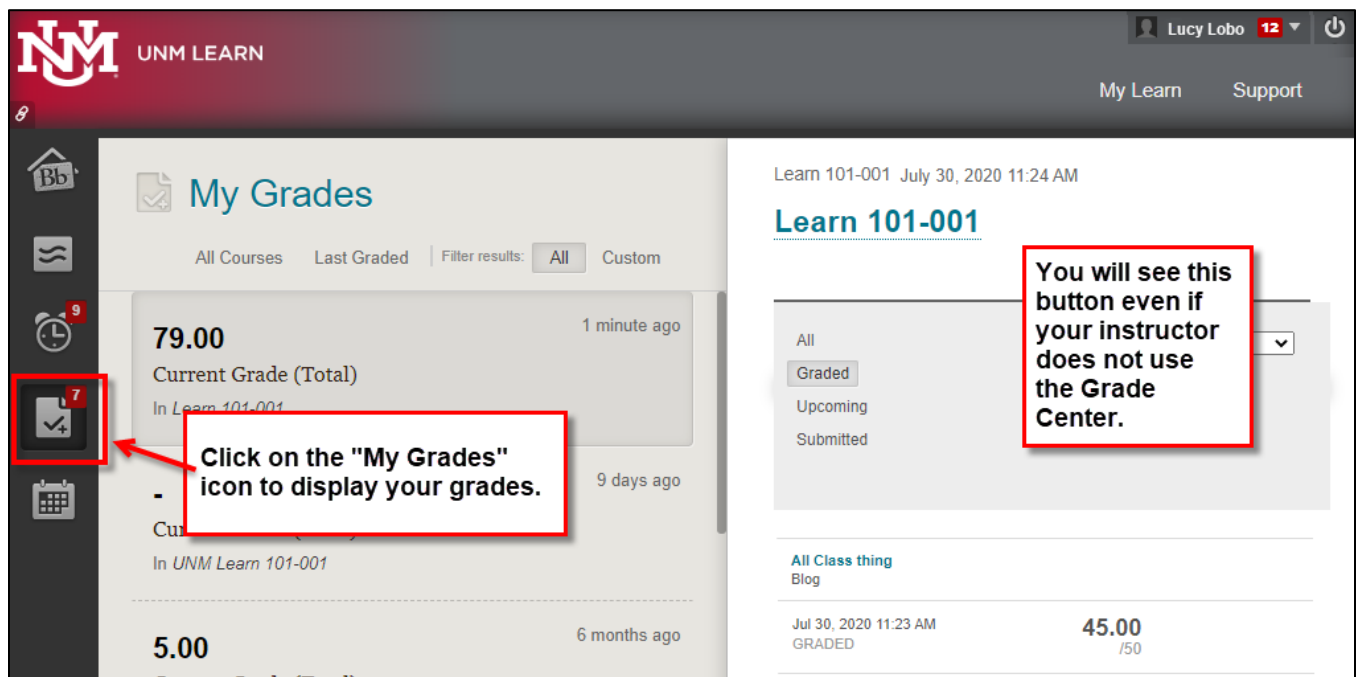

Using the Global Navigation Menu

The global navigation menu is a quick, easy, and organized way to access recent happenings in your courses at a glance, instead of having to enter each course to see. Here you will see updates to Discussion Forum Postings, Announcements, your Grades and the Calendar.

Please note:

- These buttons will appear even if your instructor chooses not to use those tools.
- **Course Messages** or **Email** will *not* appear. See the **My Messages** module on the **My Learn** page (left side) or check your UNM preferred email account for email from the course. If you do not know which messaging tool is used in your course, ask your instructor!!

As soon as you click your name in the upper right corner, you will see a list of your courses. If you are already in one of your Learn courses, you will have to return to My Learn to get back to your course - so be prepared for that!