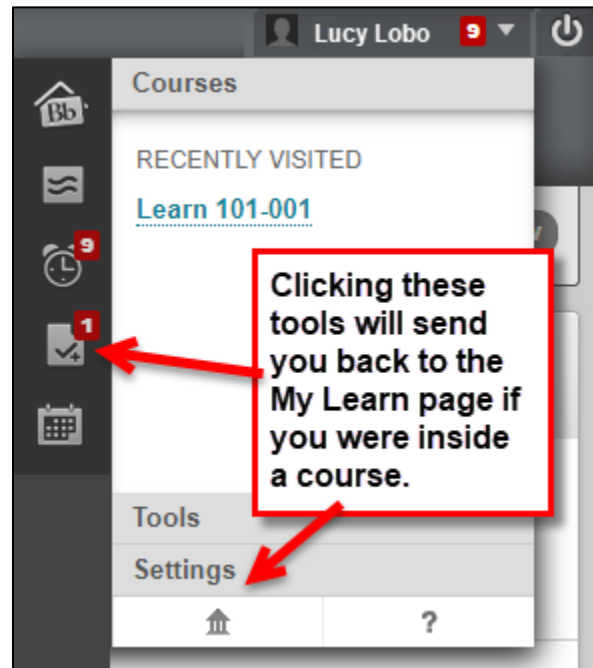

Using the Global Navigation Menu

The global navigation menu is a quick, easy, and organized way to access recent happenings in your courses at a glance, instead of having to enter each course to see. Here you will see updates to Discussion Forum Postings, Announcements, your Grades and the Calendar.

Please note:

- These buttons will appear even if your instructor chooses not to use those tools.
- **Course Messages** or **Email** will *not* appear. See the **My Messages** module on the **My Learn** page (left side) or check your UNM preferred email account for email from the course. If you do not know which messaging tool is used in your course, ask your instructor!!

As soon as you click your name in the upper right corner, you will see a list of your courses. If you are already in one of your Learn courses, you will have to return to My Learn to get back to your course - so be prepared for that!