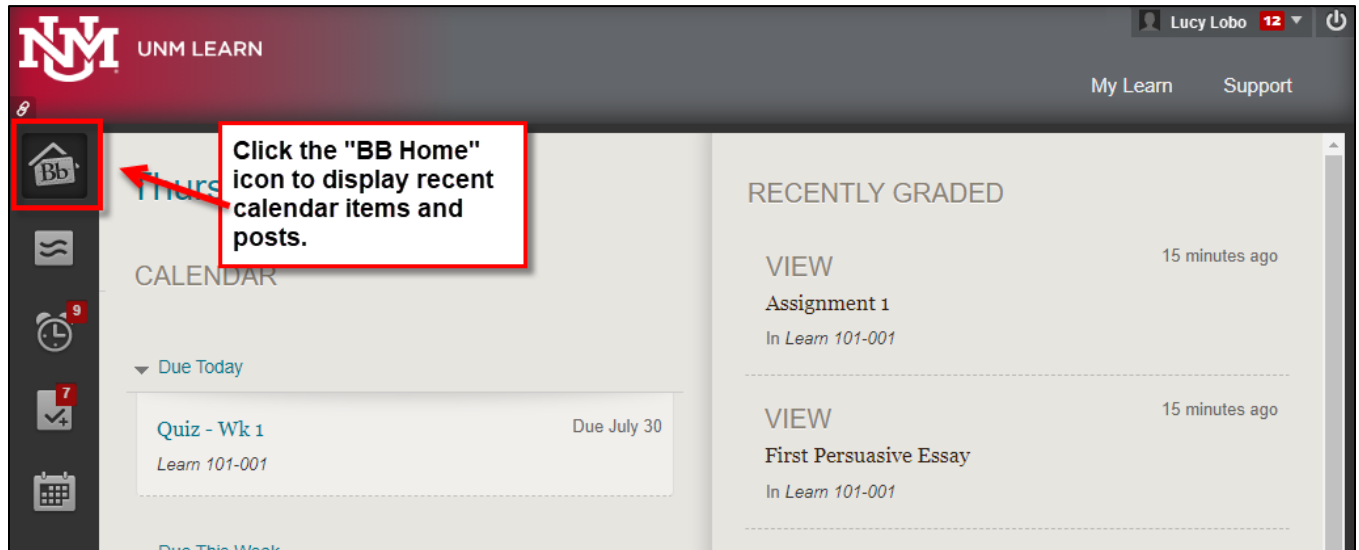

Using the Global Navigation Menu

The global navigation menu is a quick, easy, and organized way to access recent happenings in your courses at a glance, instead of having to enter each course to see. Here you will see updates to Discussion Forum Postings, Announcements, your Grades and the Calendar.

Please note:

- These buttons will appear even if your instructor chooses not to use those tools.
- **Course Messages** or **Email** will *not* appear. See the **My Messages** module on the **My Learn** page (left side) or check your UNM preferred email account for email from the course. If you do not know which messaging tool is used in your course, ask your instructor!!

As soon as you click your name in the upper right corner, you will see a list of your courses. If you are already in one of your Learn courses, you will have to return to My Learn to get back to your course - so be prepared for that!